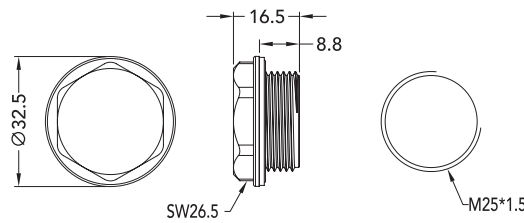

M25 Light Cover with Panel Nut IPX7

Features and Benefits

- Temperature Range -40°C ~105°C
- Material UV Resistance Range f1
- Configurable & customizable
- With Panel Nut

Part Number	Standard	Mounting	Color
CUMPLUGSN7A	-	With Panel Nut	Transparent

M25 Light Cover IPX7

Features and Benefits

- Temperature Range -40°C ~105°C
- Material UV Resistance Range f1
- Configurable & customizable

Part Number	Standard	Mounting	Color
CUMPLUGSN73	-	Without Panel Nut	Transparent