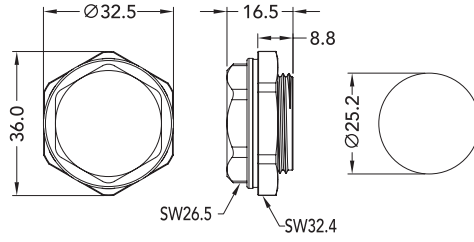

M25 Light Cover with Panel Nut IPX7

Features and Benefits

- Temperature Range -40°C ~105°C
- Material UV Resistance Range f1
- Configurable & customizable
- With Panel Nut

Part Number	Standard	Mounting	Color
CUMPLUGSN7A	-	With Panel Nut	Transparent

M25 Light Cover IPX7

Features and Benefits

- Temperature Range -40°C ~105°C
- Material UV Resistance Range f1
- Configurable & customizable

Part Number	Standard	Mounting	Color
CUMPLUGSN73	-	Without Panel Nut	Transparent